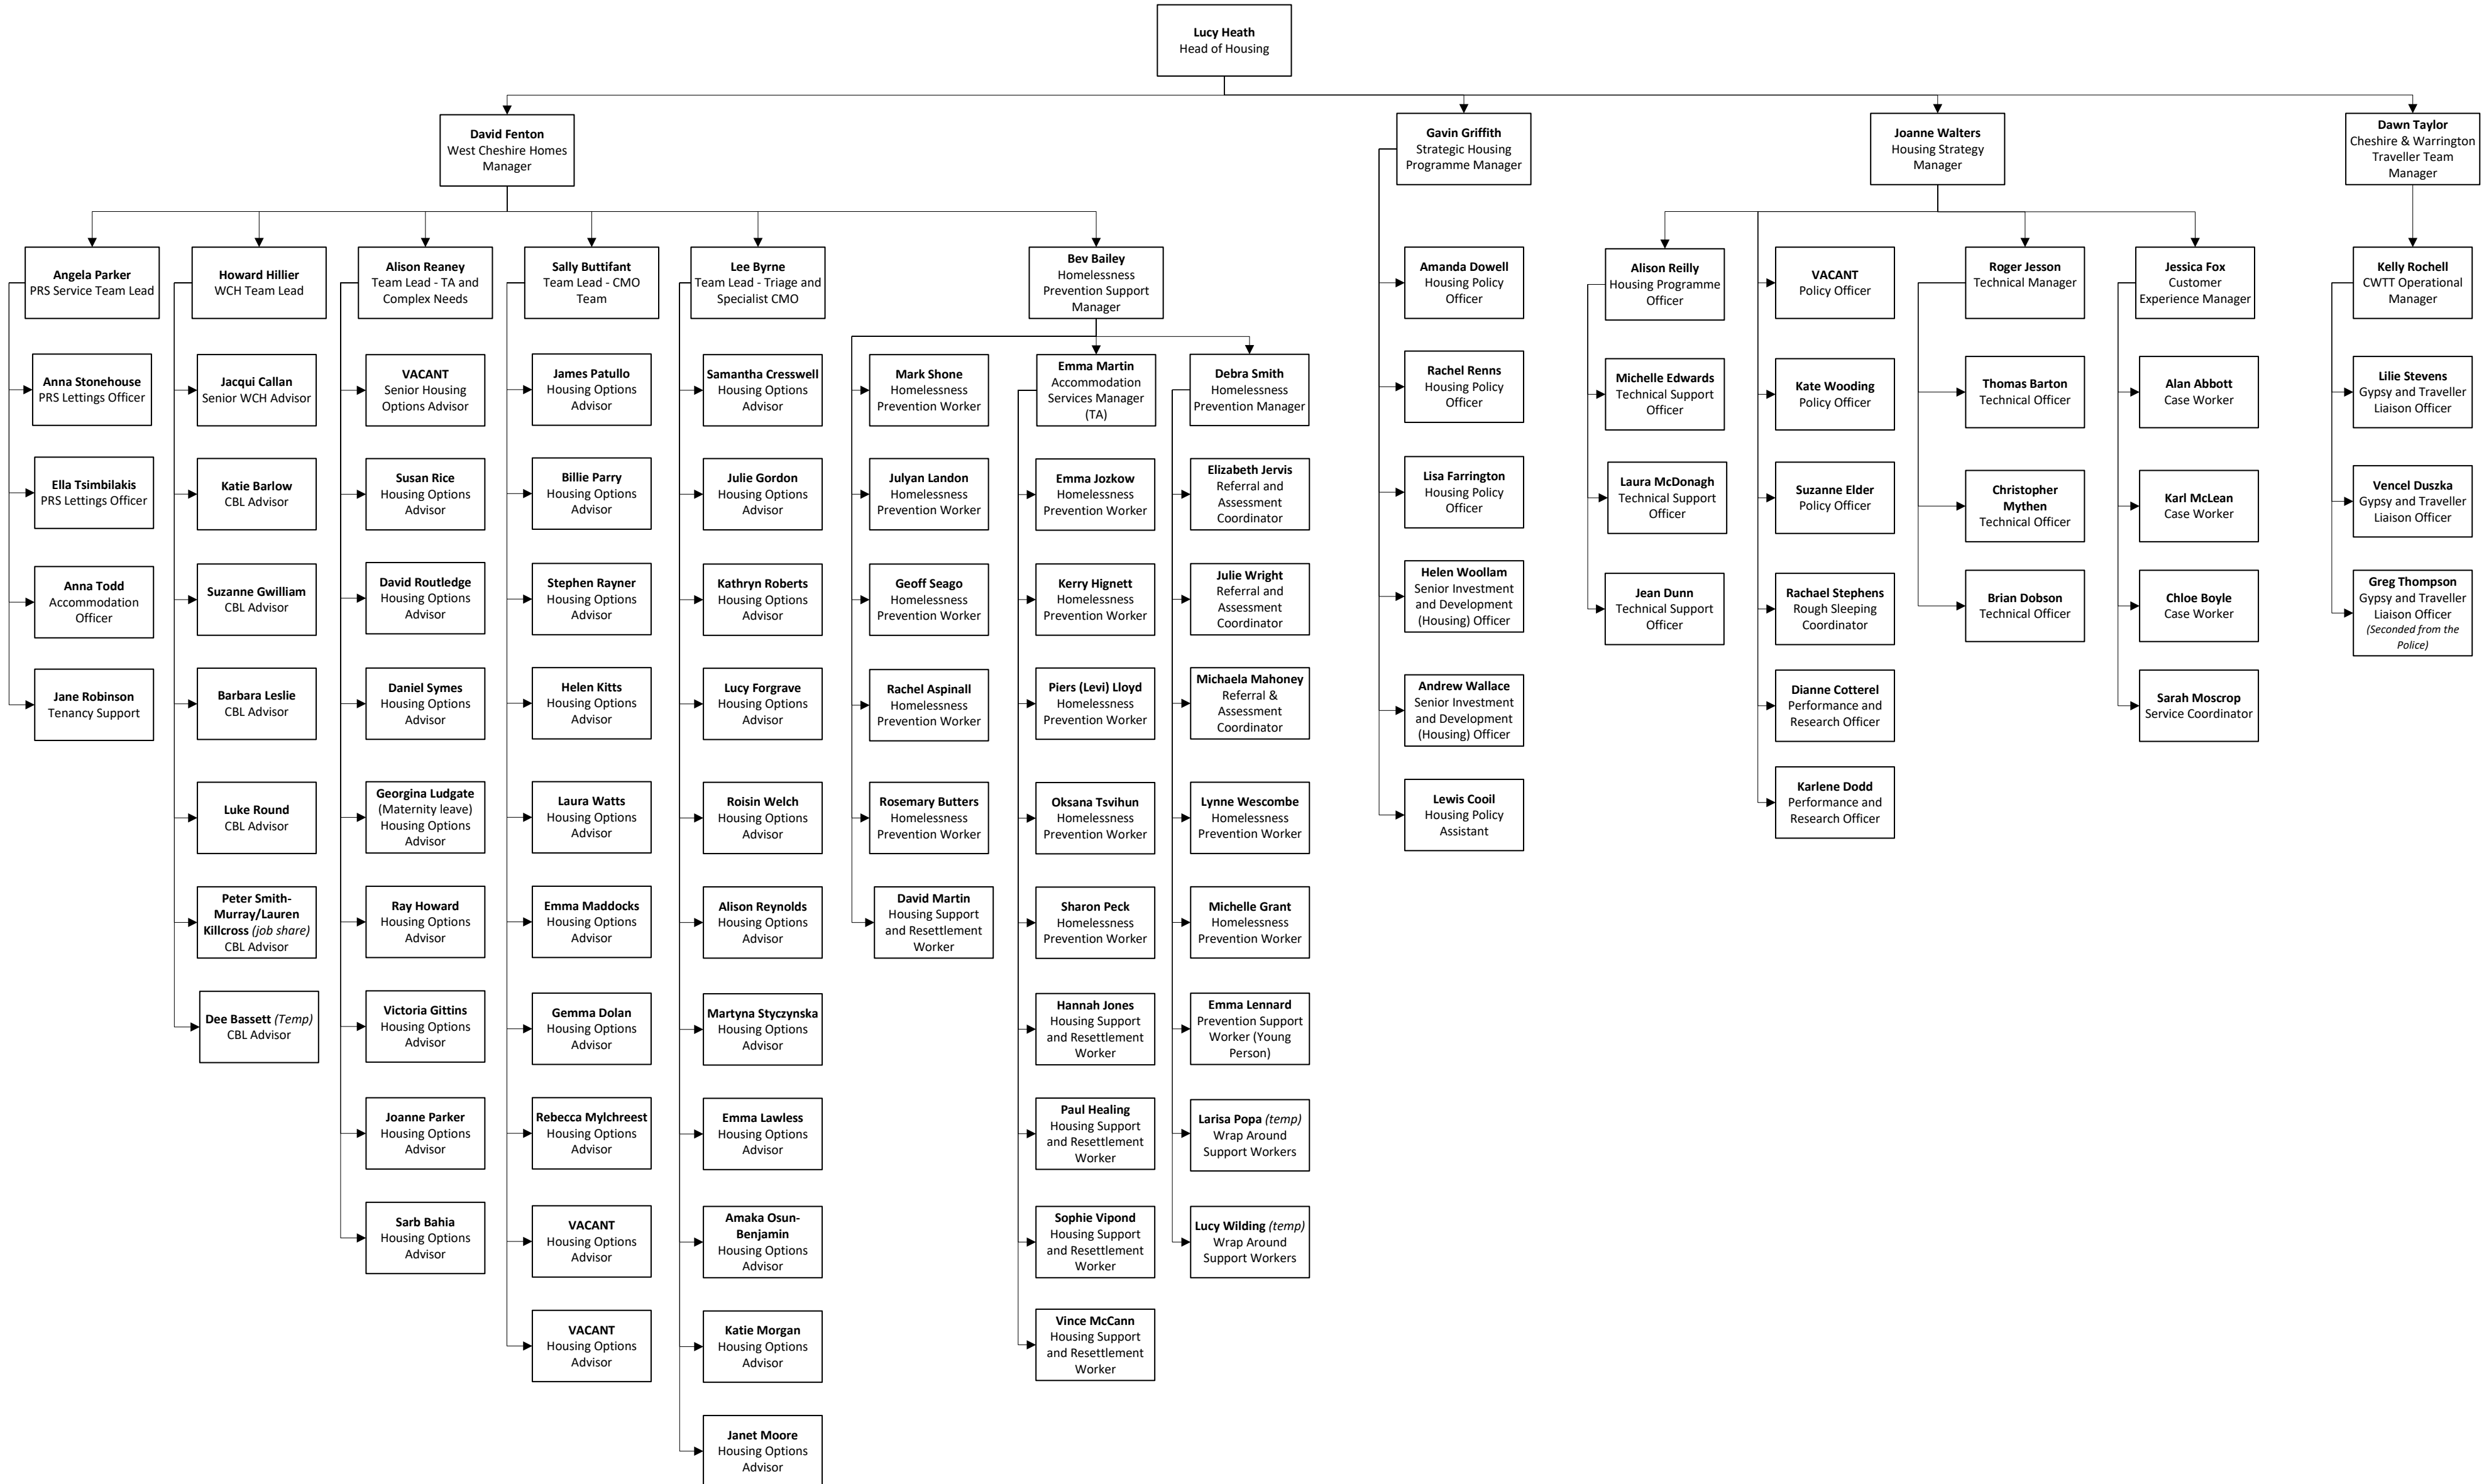

Economy & Housing Directorate
Leadership Structure Chart
April 2026

Gemma Davies
Director of Economy &
Housing

Housing Management Service
Housing Service Structure Chart
April 2026

Housing Management Service
Council Housing Management Service Structure Chart
April 2026

Housing Management Service
Full Housing Management Service Structure Chart
April 2026

Customer Contact Centre
Housing Related Structure Chart
April 2026